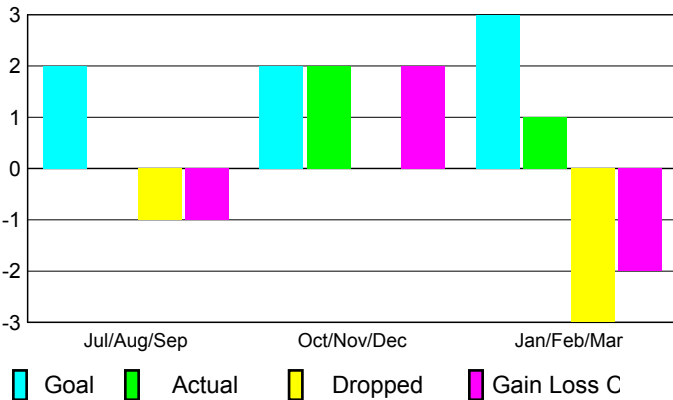

2009-2010 GMT Quarterly Report for District (or Undistricted) **District 301 C**

GMT: Doctor DATUK K NAGARATNA

Location: PHILIPPINES

GMT CA: 5

CLUBS

Club Results
2009-2010

Clubs
2008-2009

| Month | New Club | Actual New | Actual Dropped | Gain/Loss of | Gain/Loss of |
|---------------|----------|------------|----------------|--------------|--------------|
| | Goal | Clubs | Clubs | Clubs | Clubs |
| Jul/Aug/Sep | 2 | 0 | -1 | -1 | 1 |
| Oct/Nov/Dec | 2 | 2 | 0 | 2 | 0 |
| Jan/Feb/Mar | 3 | 1 | -3 | -2 | 0 |
| Totals | 7 | 3 | -4 | -1 | 1 |

Club Results 2009-2010

Goal, New, Dropped, Gain/Loss

Comparison of Club Gain/Loss

Current Year Compared to the Previous Year

YTD Status Quo Clubs 2009-2010

Status Quo Clubs Compared to Status Quo Members

MEMBERSHIP