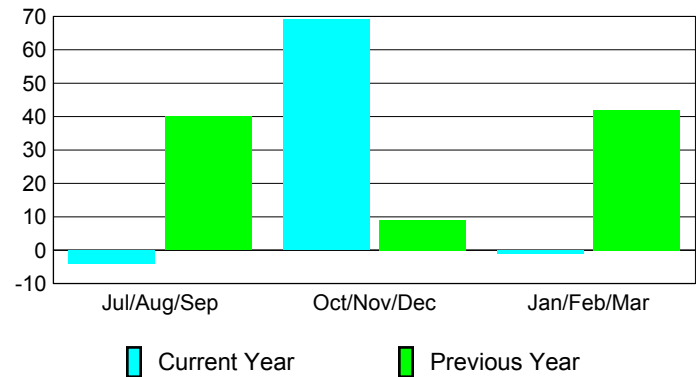

Gender Comparison 2009-2010

Male

Female