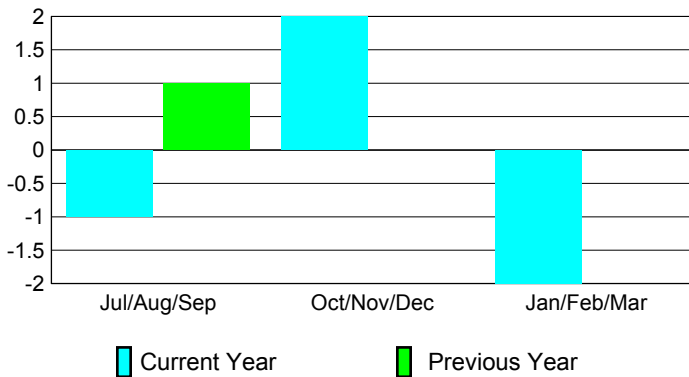

Club Results 2009-2010

Goal, New, Dropped, Gain/Loss

Comparison of Club Gain/Loss

Current Year Compared to the Previous Year

YTD Status Quo Clubs 2009-2010

Status Quo Clubs Compared to Status Quo Members

MEMBERSHIP