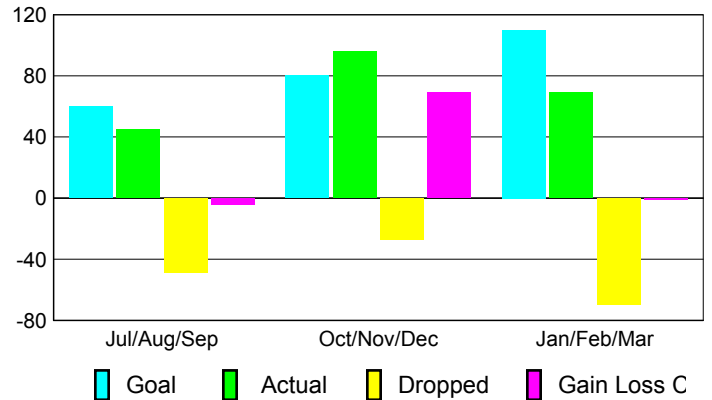

Membership Results 2009-2010

Goal, New, Dropped, Gain/Loss

Comparison of Membership Gain/Loss

Current Year Compared to the Previous Year